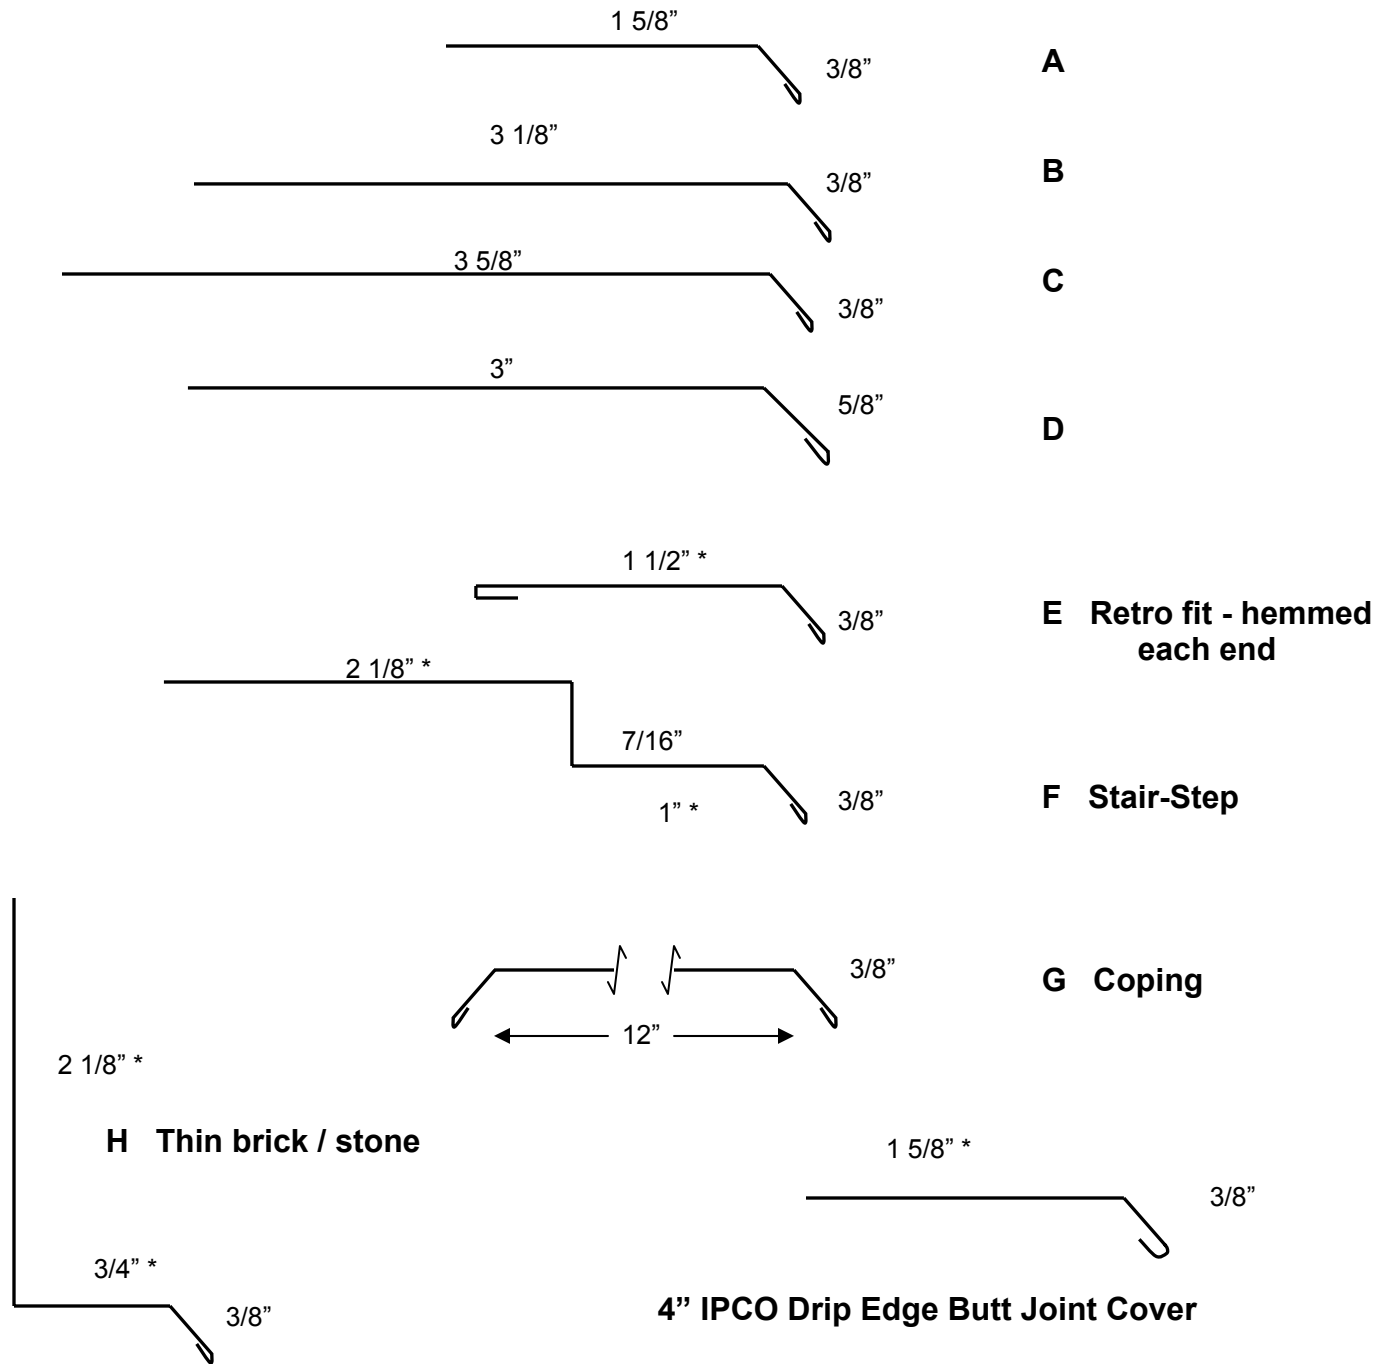

IPCO DRIP EDGE PROFILES AND BUTT JOINT COVER IN STAINLESS STEEL

Section views shown here. See product data sheet for complete descriptions

* The standard dimensions shown can be varied. Ask for details & quote