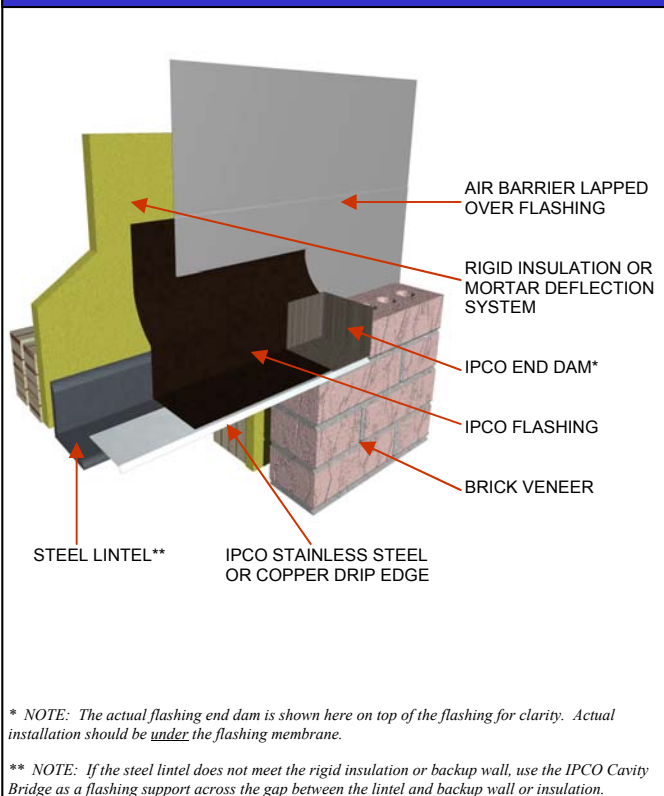

# IPCO FLASHING SYSTEM DETAILS

The IPCO FLASHING SYSTEM easily adapts to the most problematic of flashing conditions in masonry walls. The self-adhesive properties of IPCO Flashing creates a continuous moisture barrier to protect the structure.

## CAVITY WALL BASE FLASHING

## BRICK VENEER/OVER OPENINGS