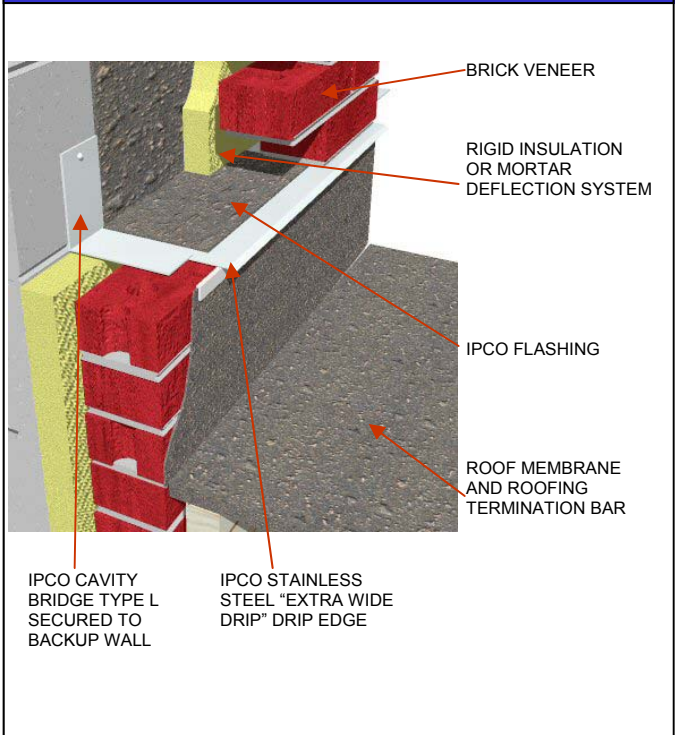

# IPCO FLASHING SYSTEM DETAILS

The IPCO FLASHING SYSTEM easily adapts to the most problematic of flashing conditions in masonry walls. The self-adhesive properties of IPCO Flashing creates a continuous moisture barrier to protect the structure.

## CAVITY WALL BASE FLASHING

## LOWER ROOF INTERSECTION

## BRICK VENEER/OVER OPENINGS