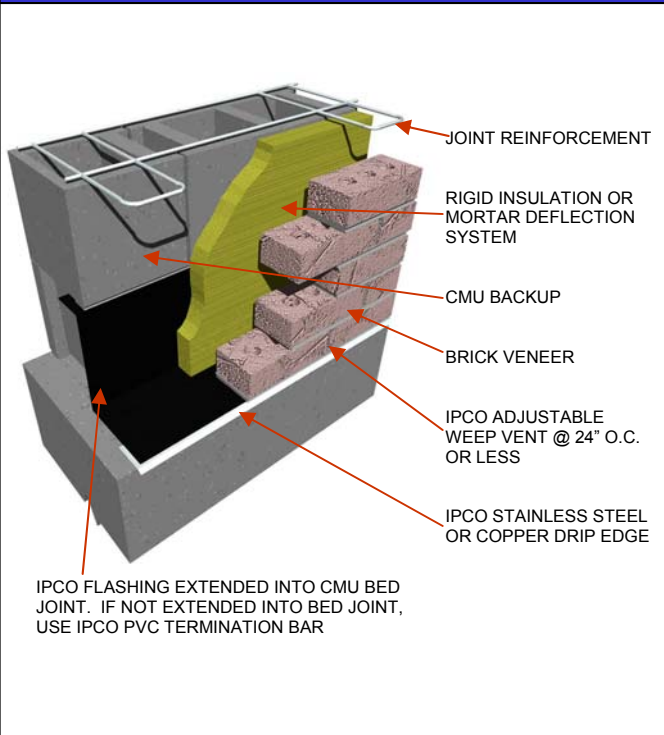

# IPCO FLASHING SYSTEM DETAILS

The IPCO FLASHING SYSTEM easily adapts to the most problematic of flashing conditions in masonry walls. The self-adhesive properties of IPCO Flashing creates a continuous moisture barrier to protect the structure.

## CAVITY WALL BASE FLASHING

## BRICK VENEER/OVER OPENINGS